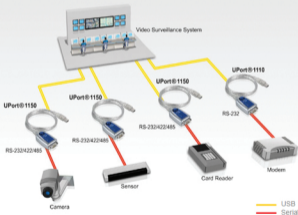

Typical Application

Surveillance Monitoring System

Application Topology

Product Implemented

UPort@ 1110/1150

Benefits

- Plug-and-play ability
- Easy to use
- 5-year warranty attests to product's high quality
- Special driver included allows the UPort@ 1110/1150 to remember the original COM port number when the UPort@ is unplugged and then re-plugged into a different USB port