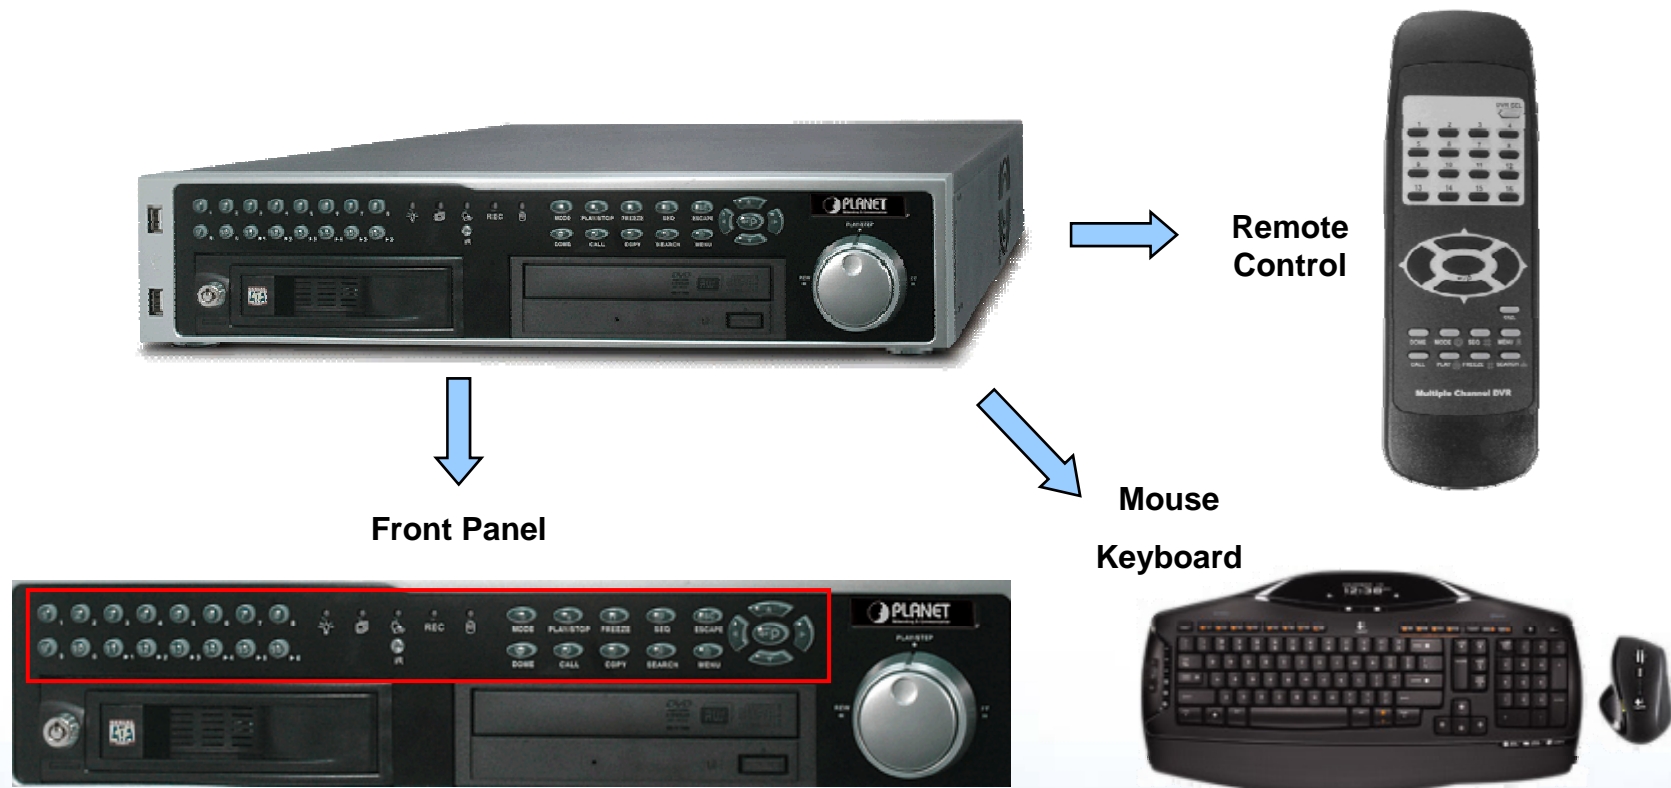

- Easy Operation Interface