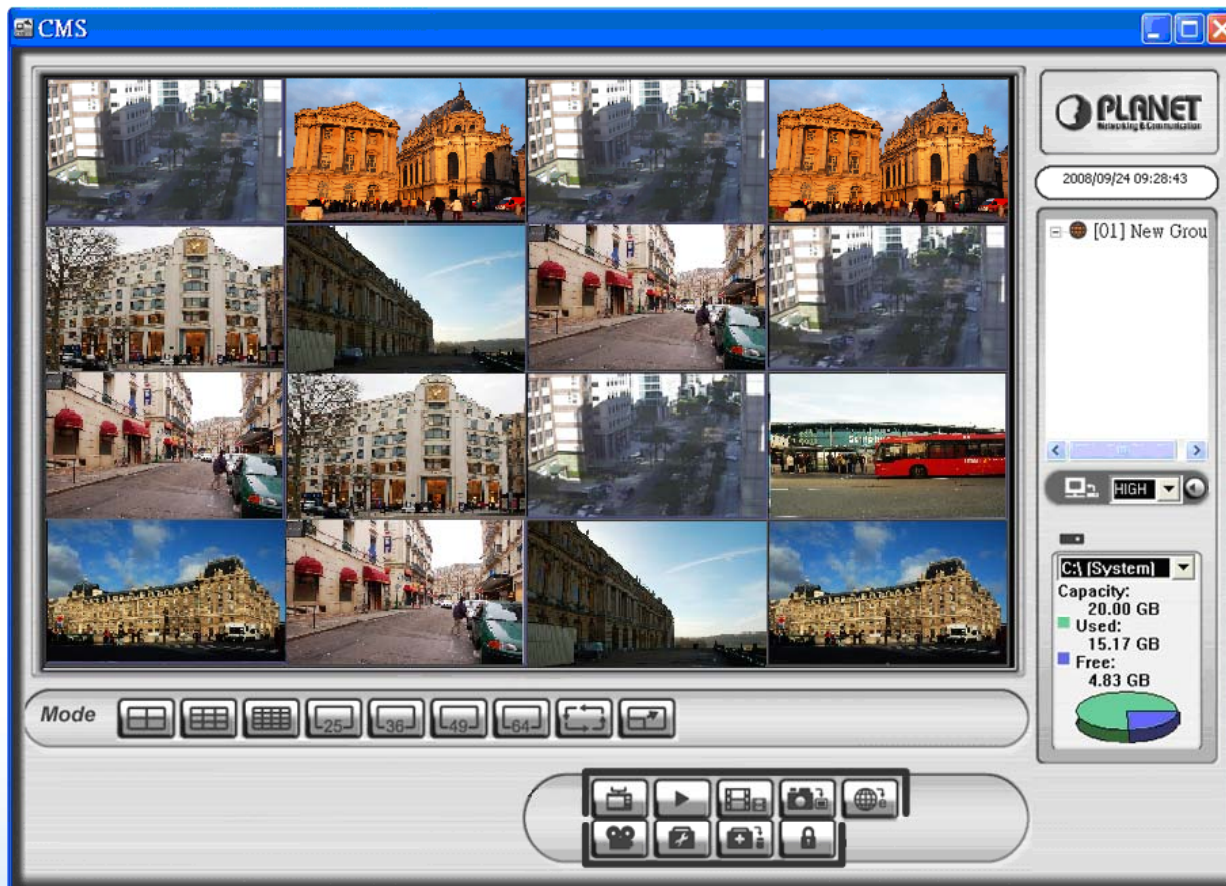

- Easy Operation Interface

- Various Backup Device

- Convenient Management Interface

Web Remote
Configure

HDVR-1600

Central
Management
System

Up to 512 channels

- Central Management System *Up to 32 sites / 512 channels*

The screenshot displays the CMS 3.4.1 Release Version interface. The main area is a grid of video feeds from various locations. The sidebar on the right lists the following sites:

- [01] SecurityRoom
- [01] HQ-DVR
- [02] Warehouse
- [03] Branch-1
- [04] Branch-2