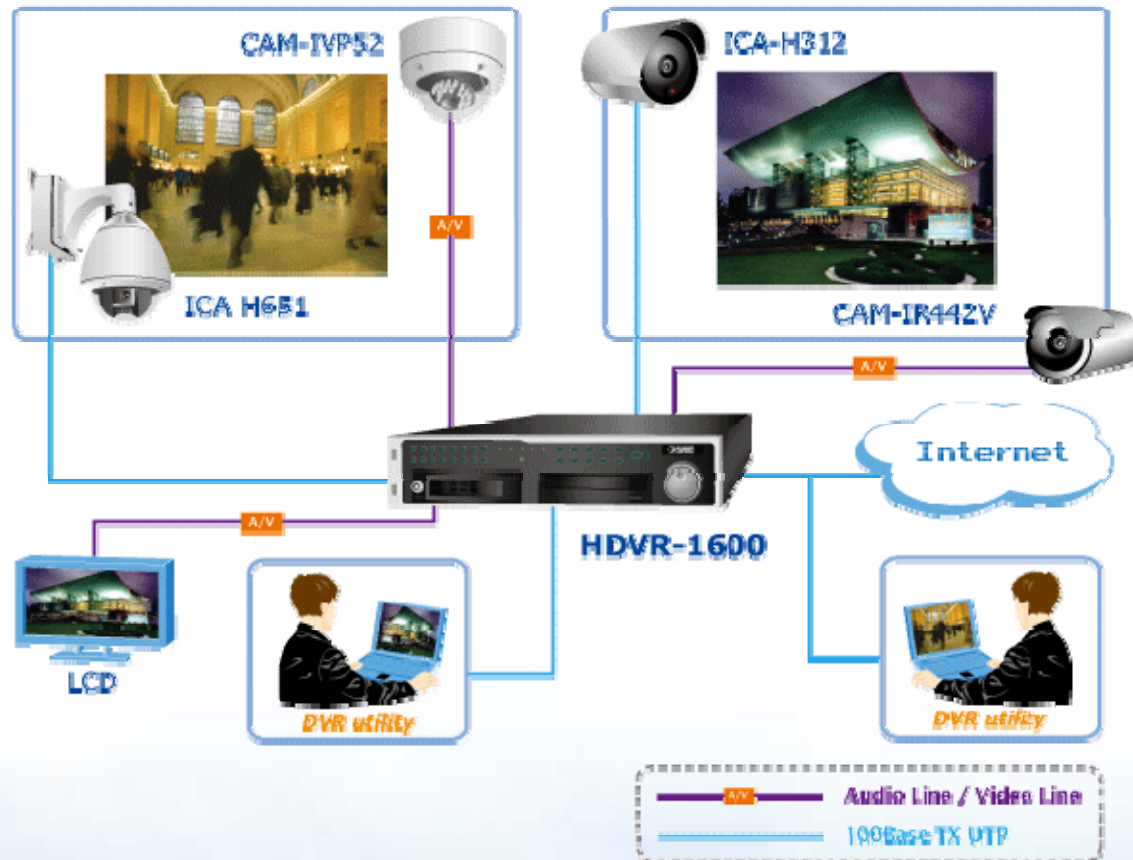

- Easy Operation Interface

- Various Backup Device

- Convenient Management Interface

Web Remote
Configure

HDVR-1600

Central
Management
System

Up to 512 channels

- Central Management System *Up to 32 sites / 512 channels*

The screenshot displays the CMS 3.4.1 Release Version interface. The main area is a grid of video feeds from various locations. The sidebar on the right lists the following sites:

- [01] SecurityRoom
- [01] HQ-DVR
- [02] Warehouse
- [03] Branch-1
- [04] Branch-2

Branch-2

Branch-1

Warehouse

HQ DVR

- **Application Topology**
 - HDVR-1600 can support **analog** and **IP cameras** simultaneously, and transfer the traditional CCTV surveillance system into IP surveillance network.

- The HDVR-1600 can be deployed anywhere indoor or outdoor to monitor the environment both in day and night. With the bundled **HDVR utility-CMS**, the manager can easily check and play back the video captured in the system.