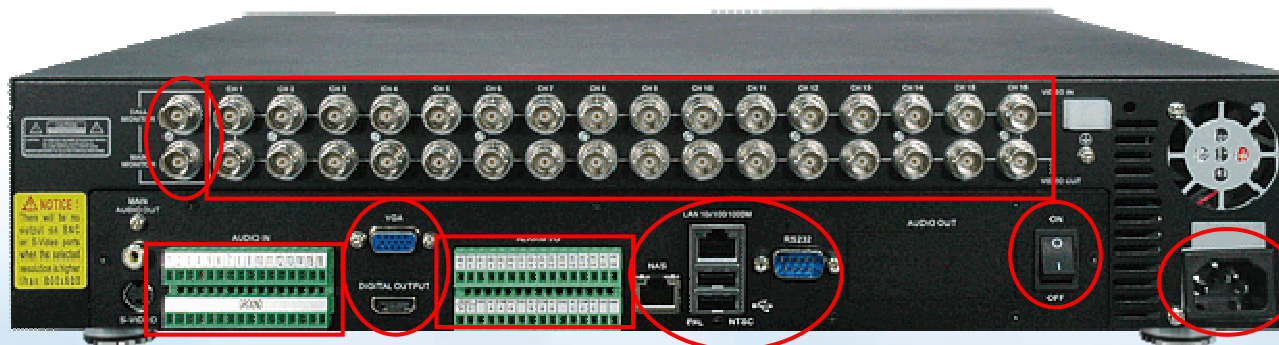

16-Ch Hybrid Digital Video Recorder

HDVR-1600

www.neteon.net

- **Product Overview**
- Product Features
- **Application**
- Comparison

- **Front View and Keypad Function**

- ✓ USB 2.0 Port
- ✓ Channels Button / LED
- ✓ Status LED (Power/Network/Alarm/Record/HDD)
- ✓ Control Buttons
- ✓ Play / Stop / Rew / FF Buttons
- ✓ Removable HDD
- ✓ DVD-RW

- **Rear/Side/Bottom View and Parts Definition**

- ✓ Main / Call Monitor (BNC)
- ✓ Video In / Out (BNC)
- ✓ Audio In
- ✓ Main Monitor (VGA/Digital)
- ✓ Alarm I/O & RS-485 for PTZ Control
- ✓ LAN / USB 2.0 / RS232
- ✓ Power Switch / Jack

- ✓ Multi-Codec for **H.264** / MPEG-4 / MJPEG compression
- ✓ **D1** Recording Resolution
- ✓ Integrated **Gigabit** Ethernet
- ✓ **NTSC / PAL** Video System switch selectable
- ✓ Multiple video output ports
- ✓ Supports up to **4 SATA** devices (up to 1TB per HDD)
- ✓ NTP (Network Time Protocol) for time synchronization
- ✓ Easy configuration interface with **USB** Keyboard / Mouse
- ✓ **Multi-Tasking**: Recording, Display, Backup, Playback

- Easy Operation Interface

- Various Backup Device

- Convenient Management Interface

Web Remote
Configure

HDVR-1600

Central
Management
System

Up to 512 channels

- Central Management System *Up to 32 sites / 512 channels*